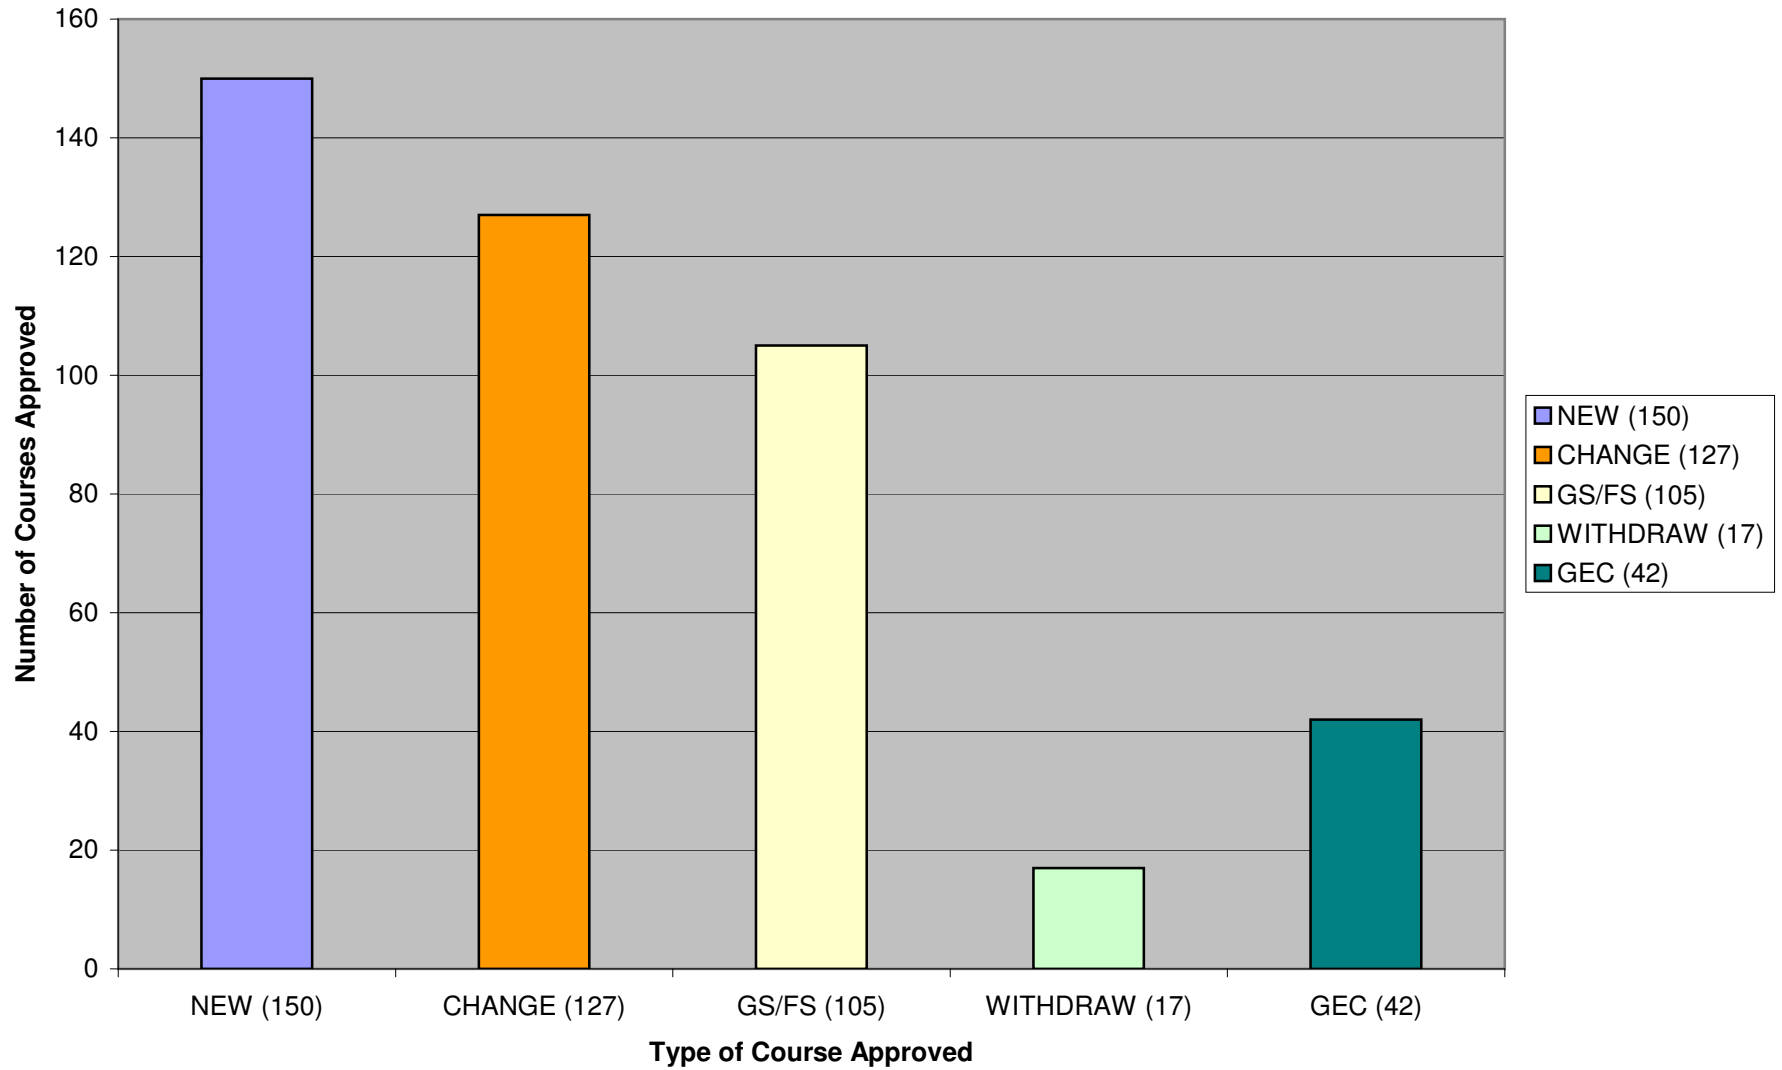

ASC Course Approvals 5-2-07 to 5-2-08

NEW COURSE REQUESTS (approved CCI 5-2-07 through 5-2-08)
ASC
Arts and Sciences 338.06
Arts and Sciences 694
Arts and Sciences 720
Arts and Sciences 894
Arts and Sciences 338.07
Film Studies 680
International Studies 530
International Studies 615
International Studies 557 (<i>with Globalization Studies Major</i>)
Total : 9
COTA
Art Education 255 (GEC 2.C.3 and GEC 4.1)
Art Education 467 (GEC 1.A. and GEC 4.1)
Art Education 764
Art Education 781
Art Education 809
Art Education 889.02
Art Education 889.03
Art Education 889.04
Dance 201.04
Dance 201.07
Dance 601.03
Dance 669
Dance H699,
Dance 671.20
Dance 671.21
Dance 671.22
Dance 671.30
Dance 671.31
Dance 671.32
Dance 671.33
Dance 748
Dance 801.61
Dance H699
Design 525
History of Art 815
Music HE341, new honors embedded course (regional campuses only)
Music 505
Music 601.12
Music 602.72
Music 605
Music 645D
Music 668
Music 730

Communication 420.02
Economics 597.01 (GEC 5 – Issues of the Contemporary World Capstone)
Economics 615
Economics 819
Economics 841
Political Science 211
Political Science 470
Political Science 471
Political Science 472
Political Science 473
Political Science 518
Political Science 559
Political Science 570
Political Science 576
Political Science 793.05
Political Science 806
Psychology 303
Psychology HE340, new honors embedded course (regional campuses only)
Sociology 290
Sociology 806
Sociology 851
Total: 24
Other
Edu T&L 101 (<i>American Sign Language</i>) (GEC1.C.)
Edu T&L 102 (<i>American Sign Language</i>) (GEC1.C.)
Engineering 360 (shell)
Engineering 360.01 (GEC 3 - Historical Study)
Engineering 360.02 (GEC 3 - Historical Study)
Total: 5
GRAND TOTAL NEW COURSE APPROVALS: 150